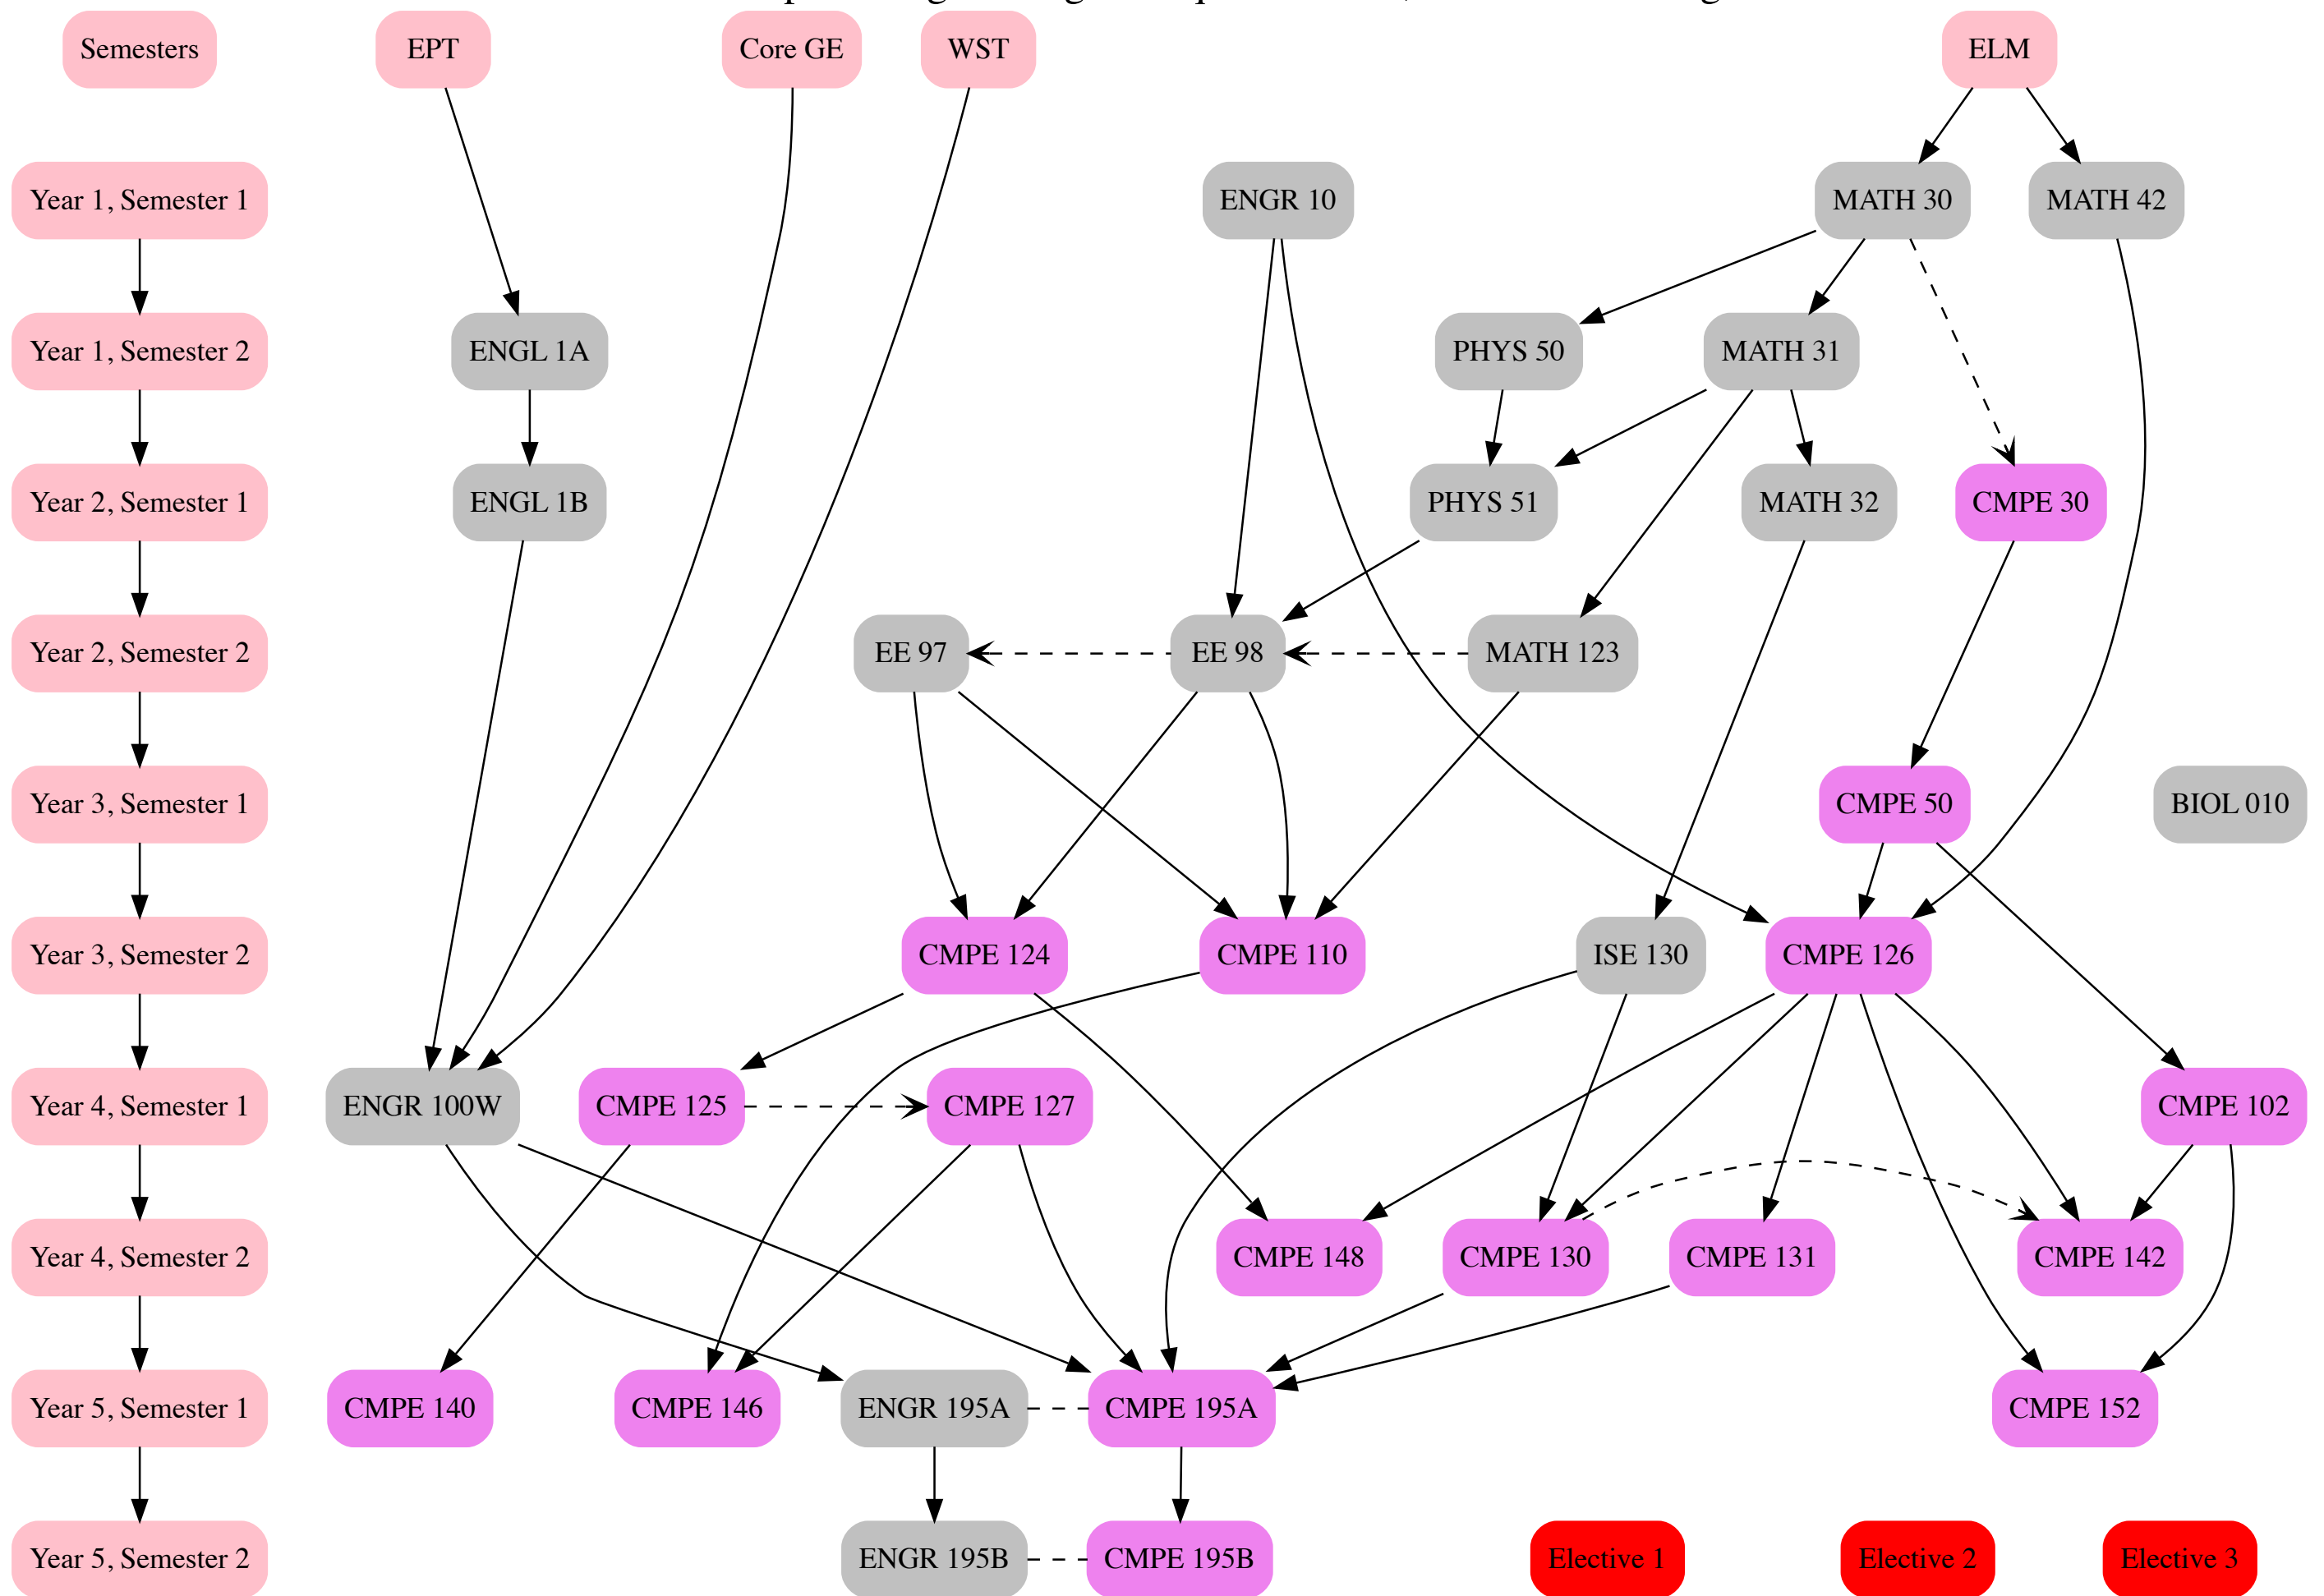

# BS in Computer Engineering Prerequisite Chart, Fall 2018 Catalog

Note: solid arrows indicate prerequisite and dashed lines indicate corequisite relationships