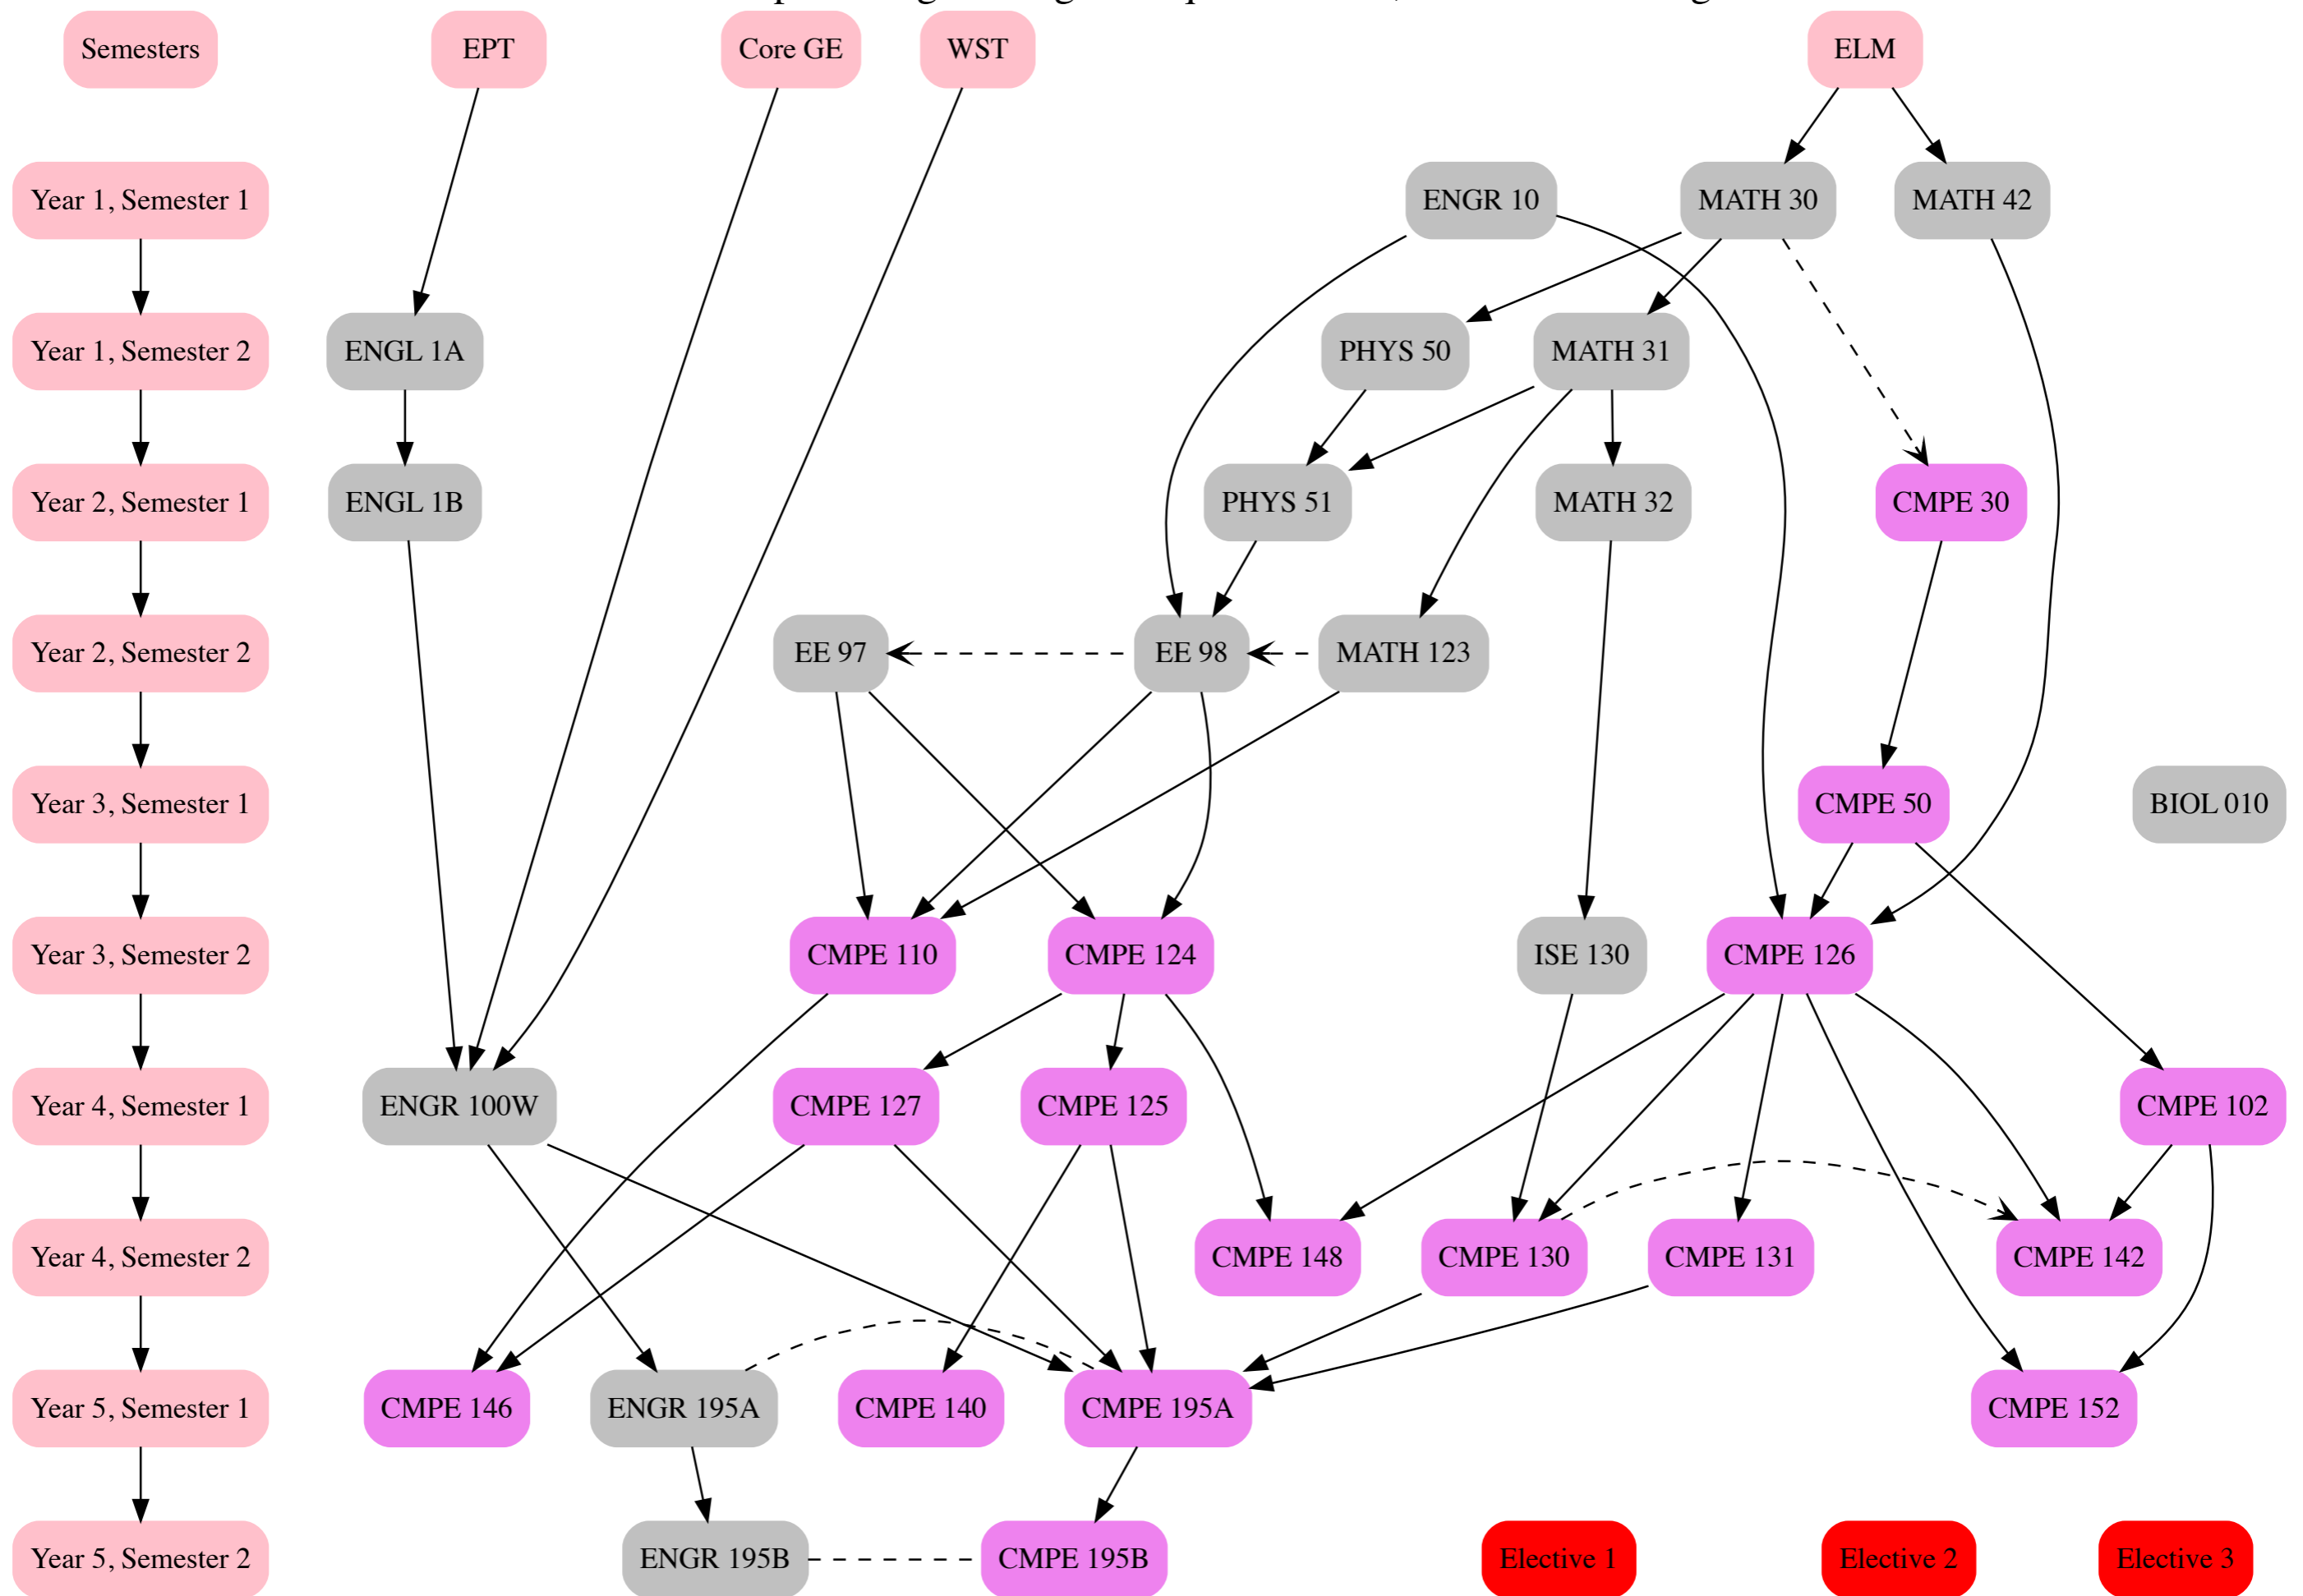

BS in Computer Engineering Prerequisite Chart, Fall 2019 Catalog

Note: solid arrows indicate prerequisite and dashed lines indicate corequisite relationships