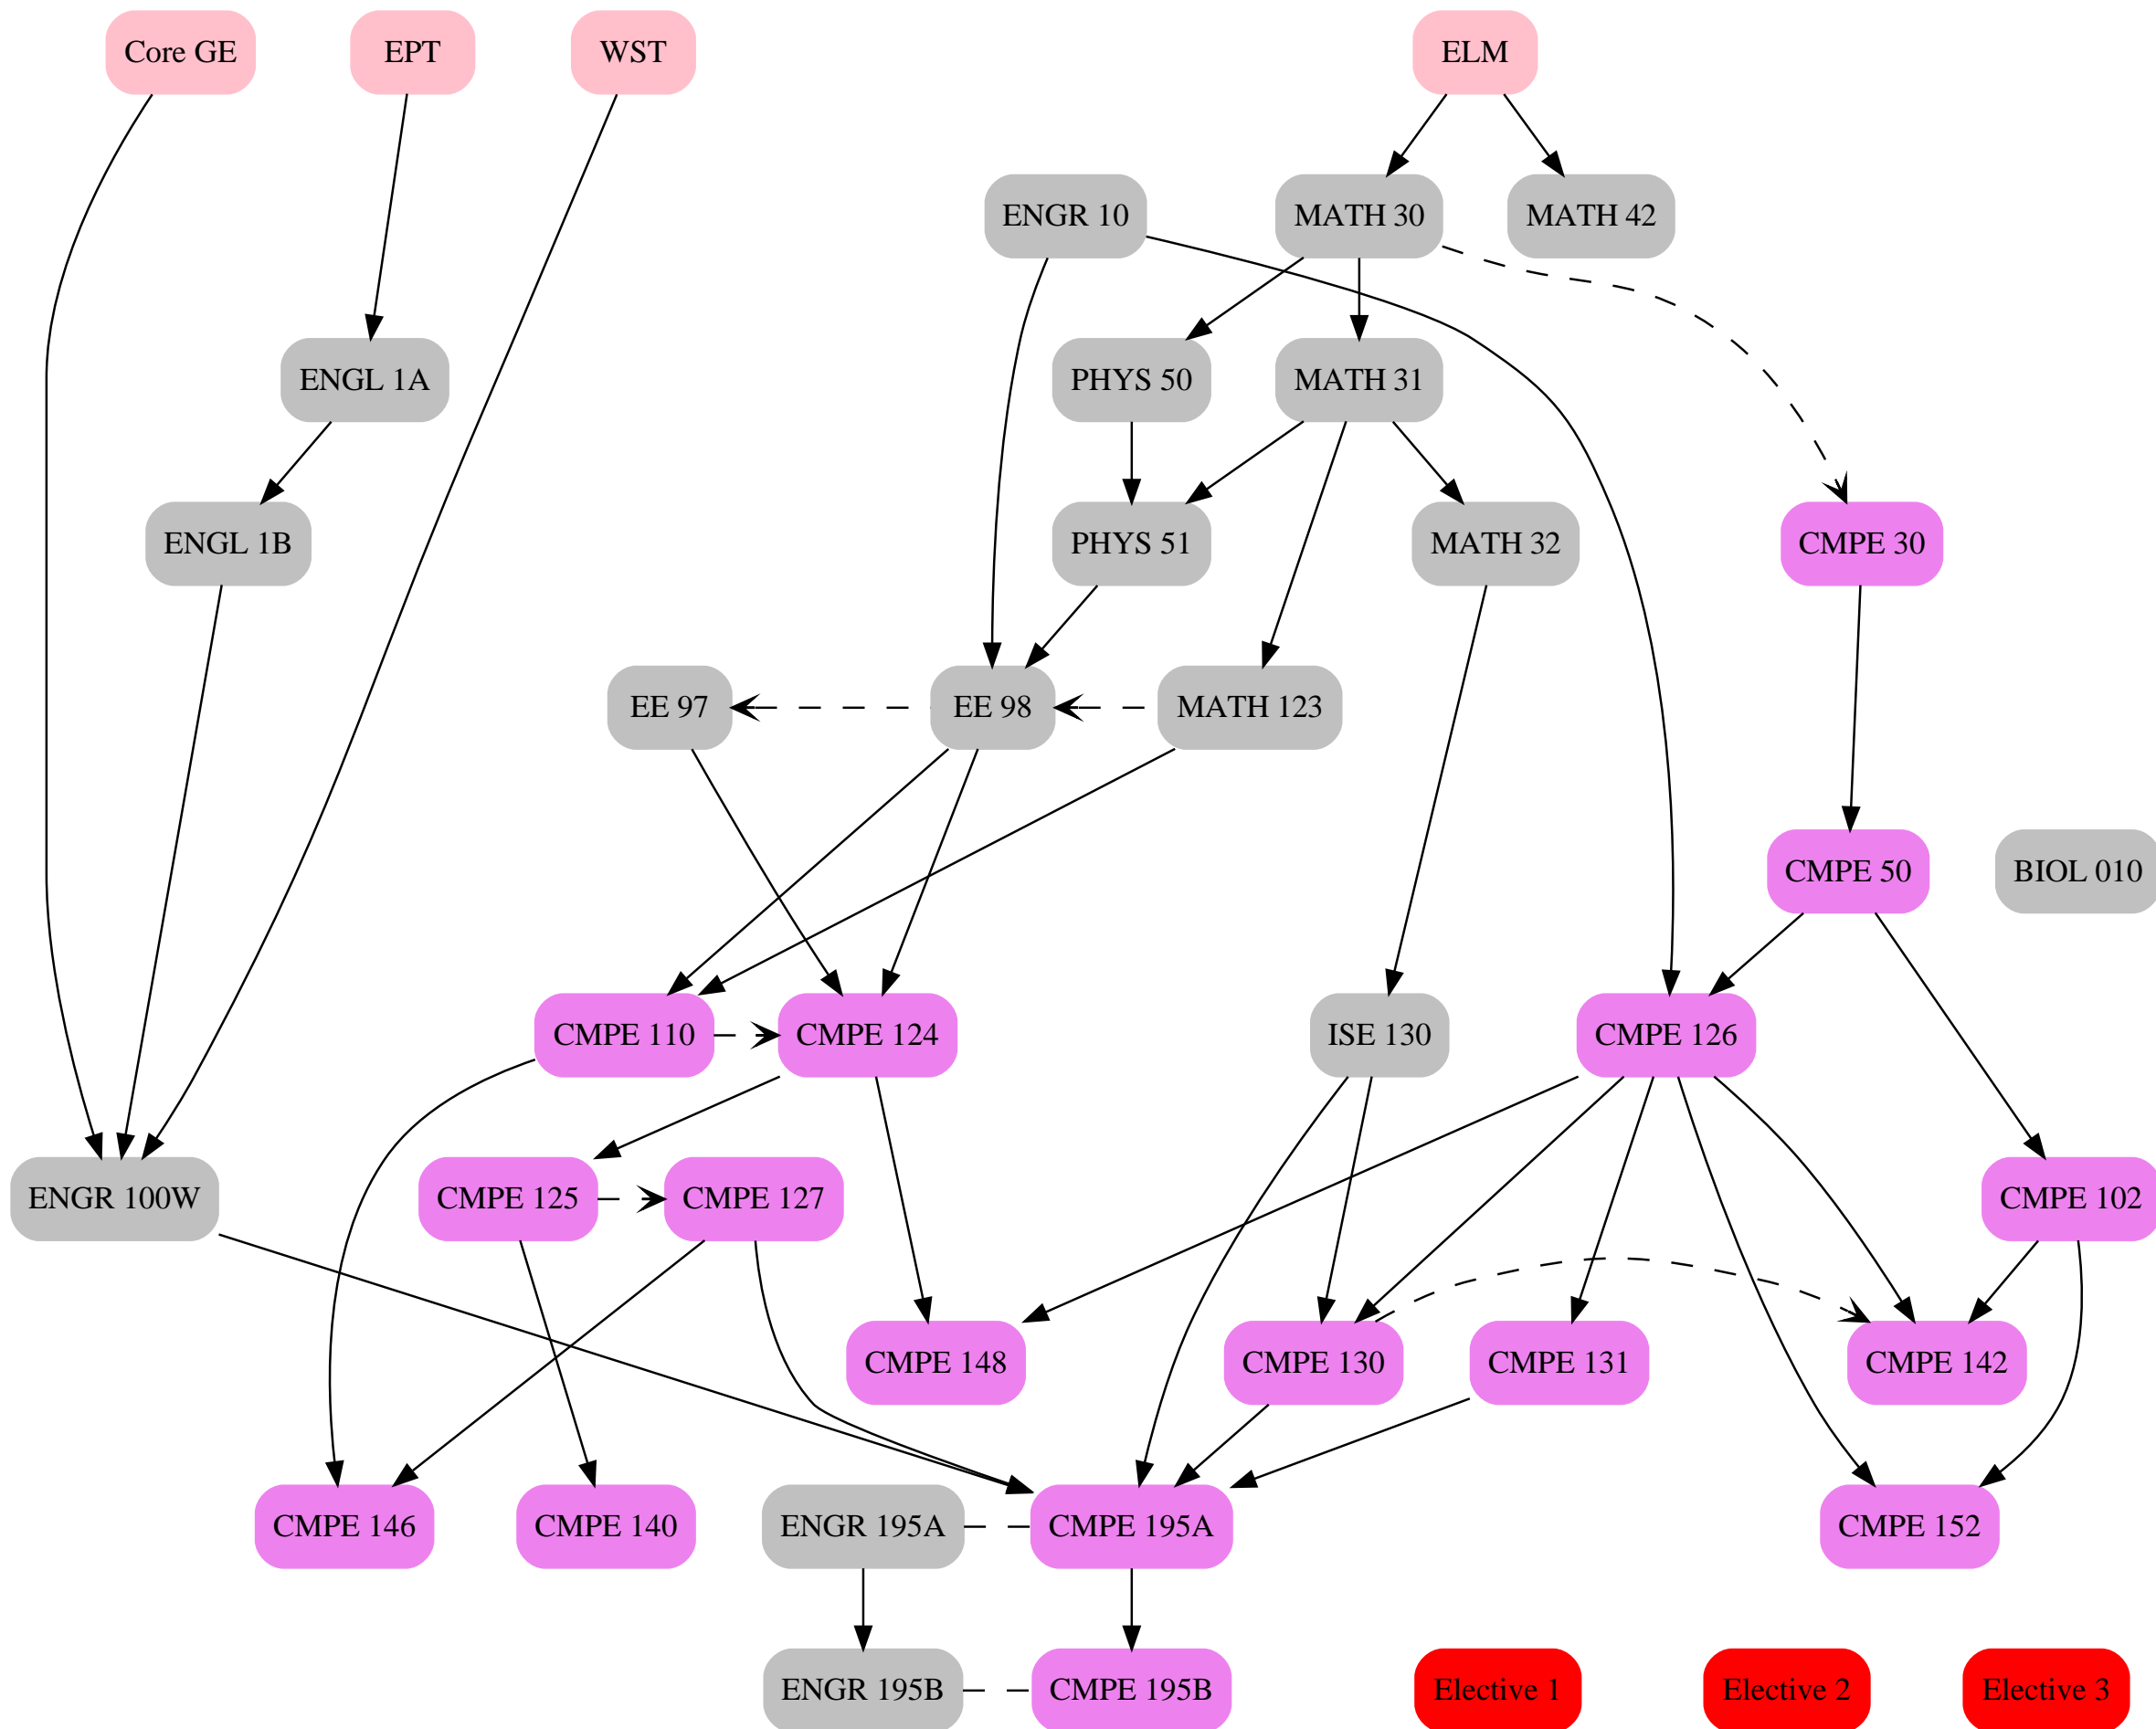

BS in Computer Engineering Prerequisite Chart, Fall 2017 Catalog

Note: solid arrows indicate prerequisite and dashed lines indicate corequisite relationships